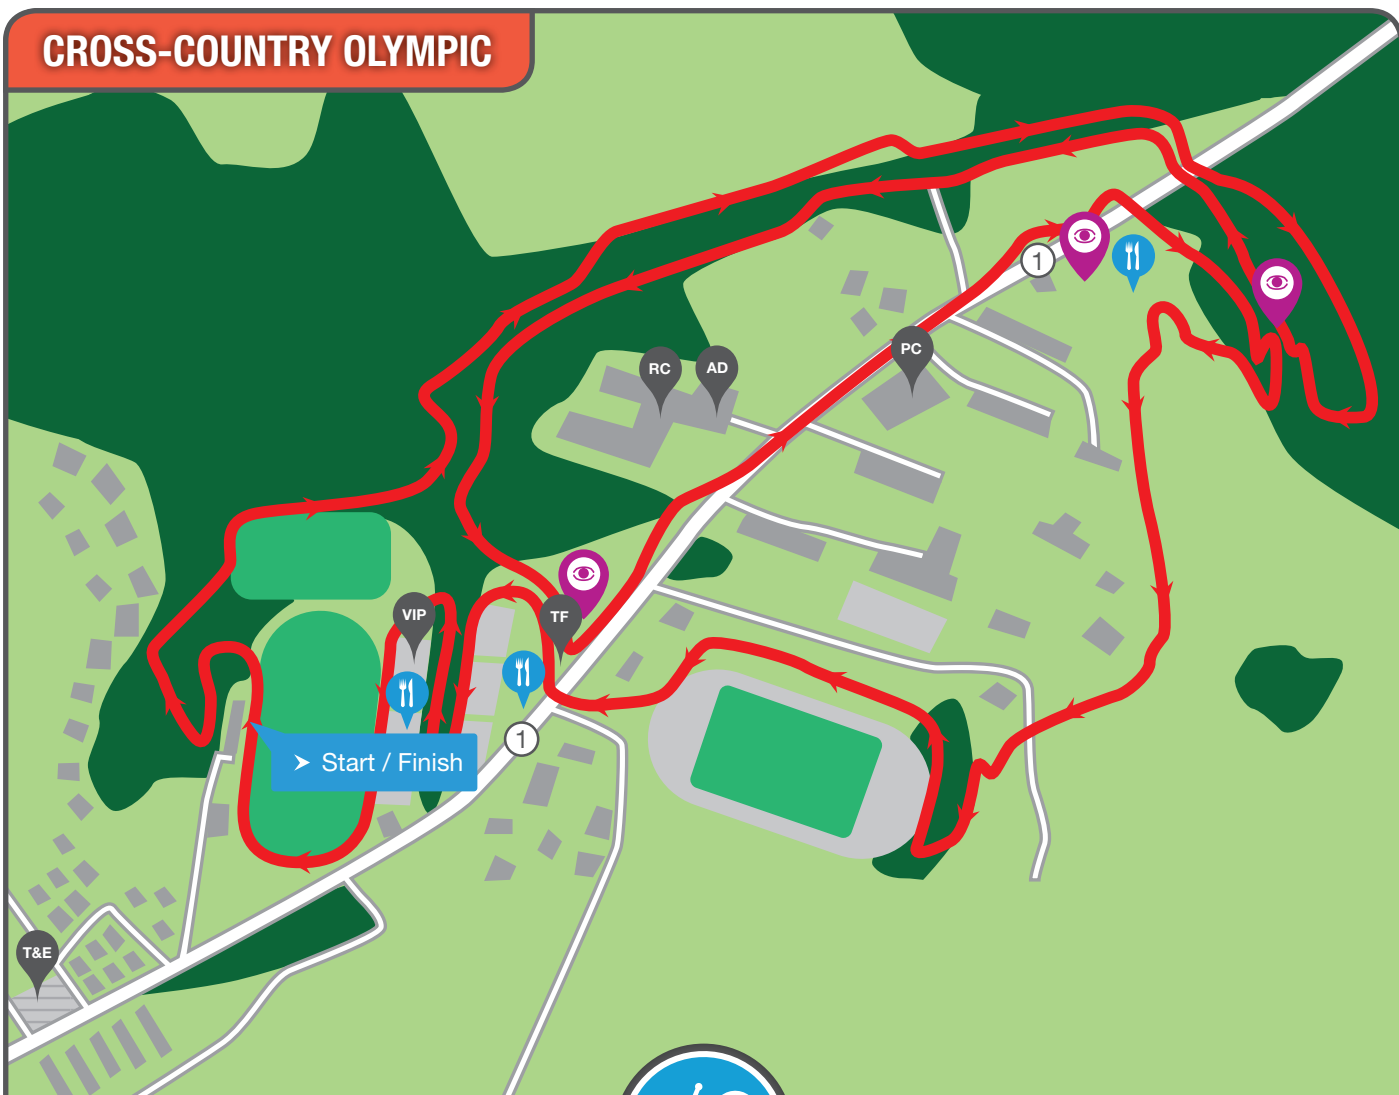

# CROSS-COUNTRY OLYMPIC

SAALFELDEN BÜRGERAU

1 x 4.500 m

① Lichtenbergstraße

gastronomy

team & expo area

riders confirmation

vip area

press center

anti doping

feed/technical assistance zone

Hotspots