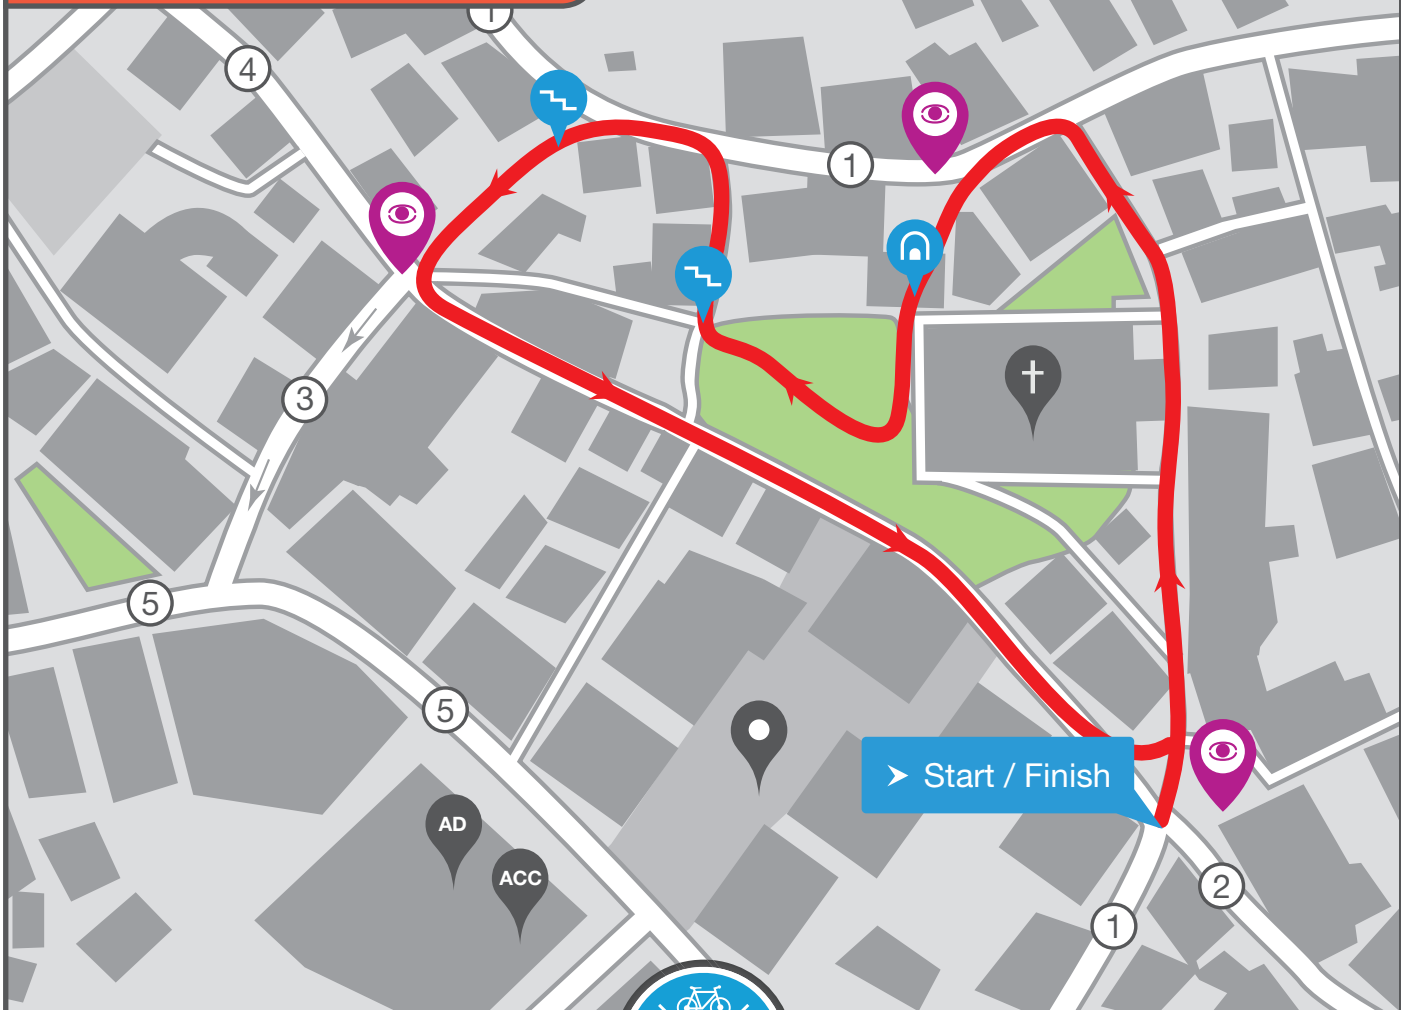

CROSS-COUNTRY ELIMINATOR

SAALFELDEN TOWN CENTER

2 x 560 m

- ① Loferer Straße ② Ramseiderstraße ③ Bahnhofstraße ④ Mittergasse ⑤ Hochkönigstraße

stairs

accreditations

church

tunnel

ceremonies

anti doping

Hotspots