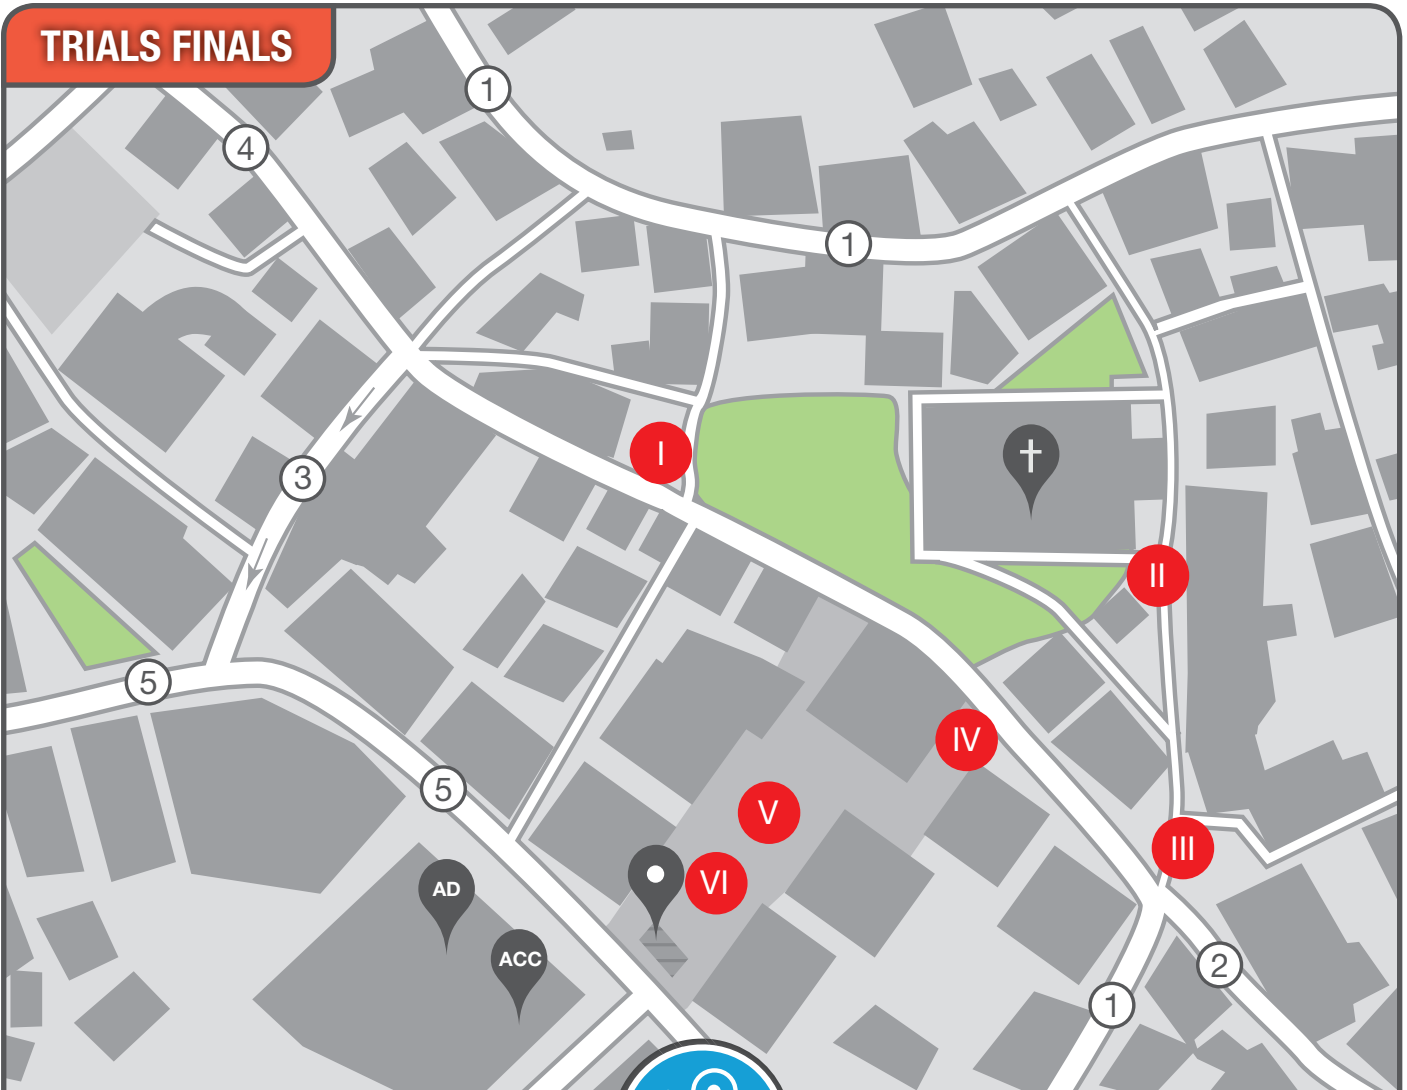

TRIALS FINALS

SAALFELDEN TOWN CENTER

6 SECTIONS

① Loferer Straße ② Ramseiderstraße ③ Bahnhofstraße ④ Mittergasse ⑤ Hochkönigstraße

I section 1

III section 3

V section 5

AD anti doping

† church

II section 2

IV section 4

VI section 6

ACC accreditations

• trial office