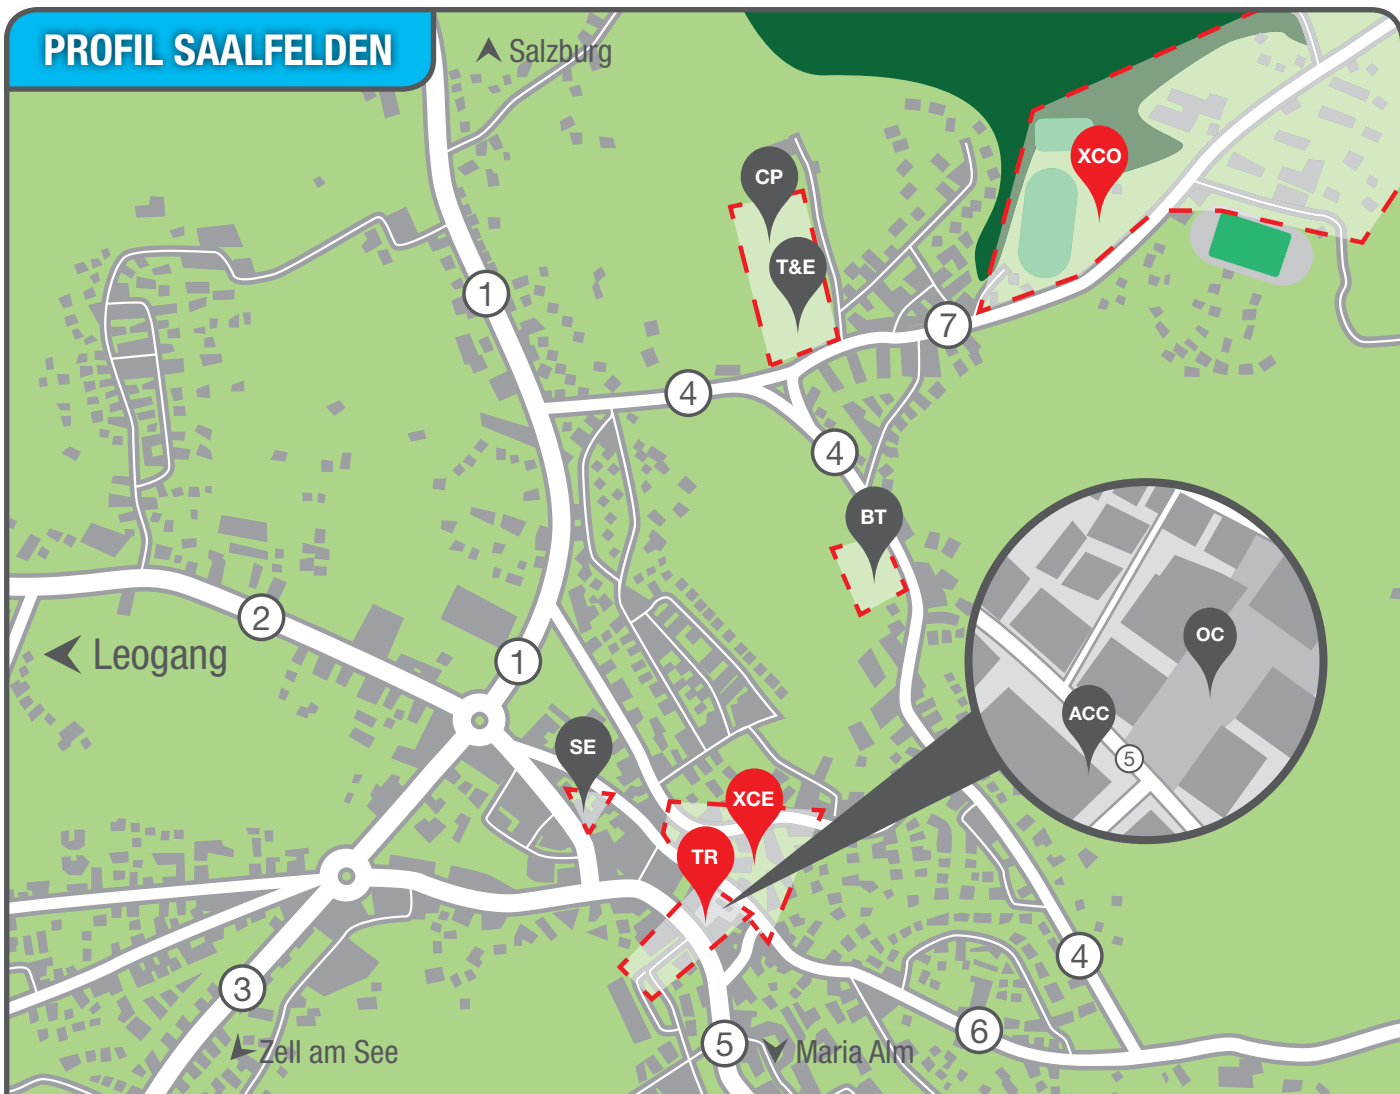

PROFIL SAALFELDEN

- | | | | |
|------------------------|-------------------|-----------------------|------------------------|
| ① Loferer Bundesstraße | ② Leogangerstraße | ③ Zeller Bundesstraße | ④ Anton-Wallner-Straße |
| ⑤ Almerstraße | ⑥ Ramseiderstraße | ⑦ Lichtenbergstraße | |

- | | | | |
|--------------------------|------------|----------------|------------------|
| cross-country olympic | trials | accreditations | team & expo area |
| cross-country eliminator | side-event | bus terminals | opening ceremony |
| | | | car parking |